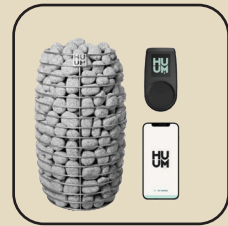

## GLASS DOOR AND WALL

Transparent

Brown

Black

Print

## STOVE

Harvia

HUUM wood

HUUM wifi